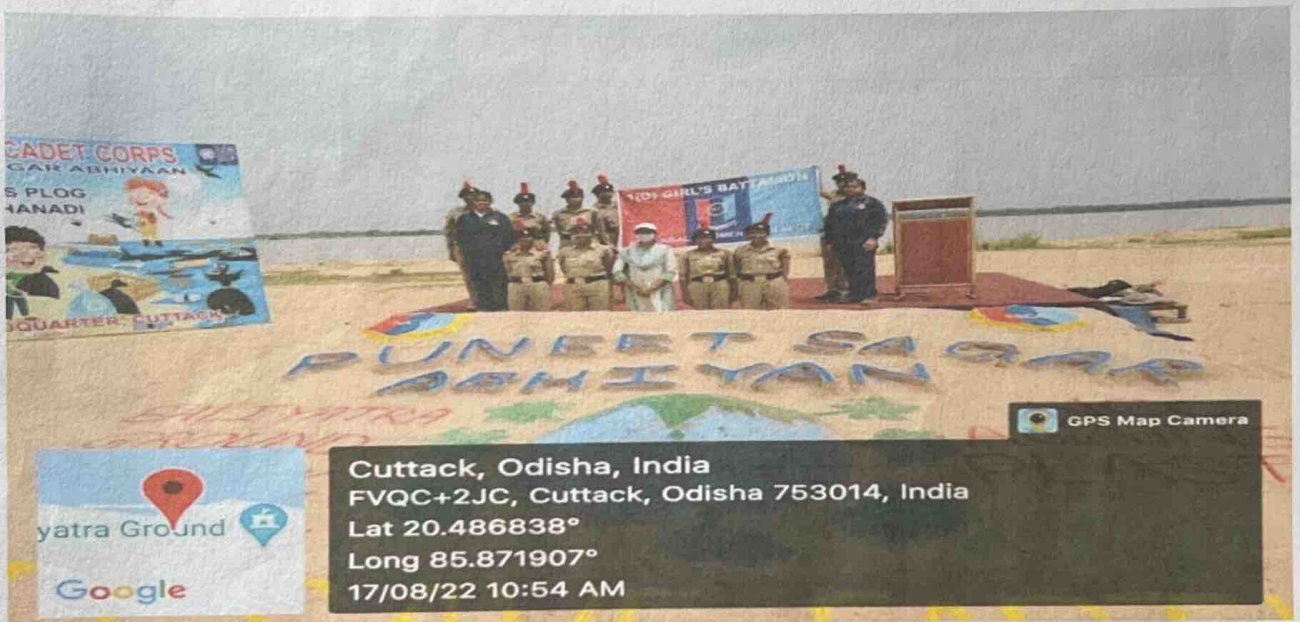

Cuttack, Odisha, India
FVQC+2JC, Cuttack, Odisha 753014, India
Lat 20.486838°
Long 85.871907°
17/08/22 10:54 AM