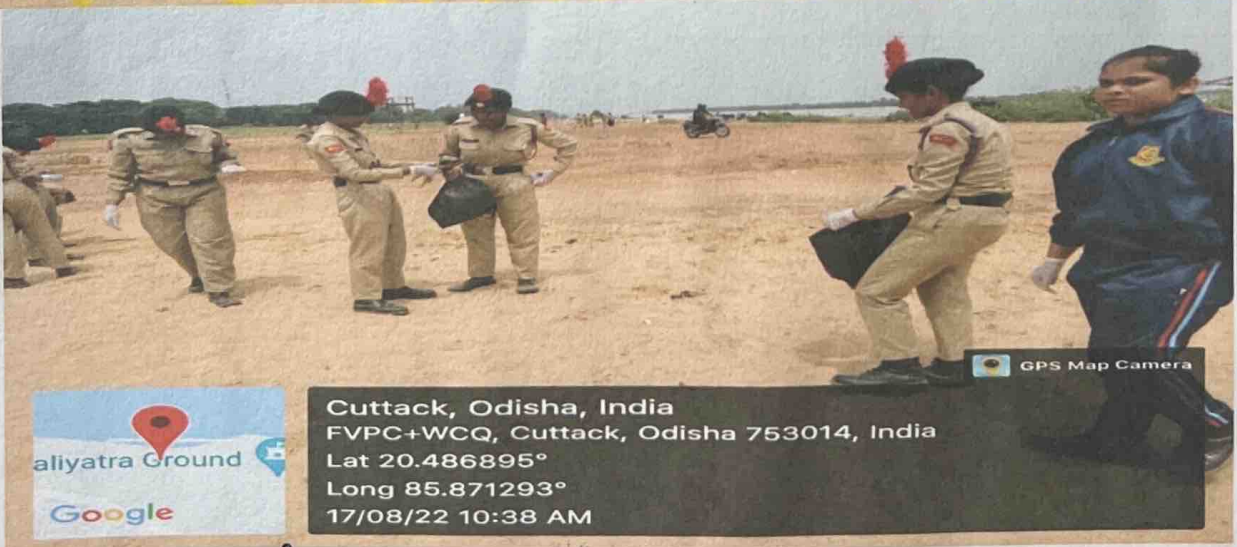

Cuttack, Odisha, India
FVPC+WCQ, Cuttack, Odisha 753014, India
Lat 20.486895°
Long 85.871293°
17/08/22 10:38 AM

[Signature]
24/8/22
Co-ordinator
IQAC